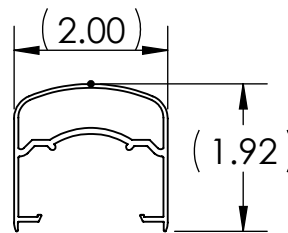

MISSION
SERIES
MT193100