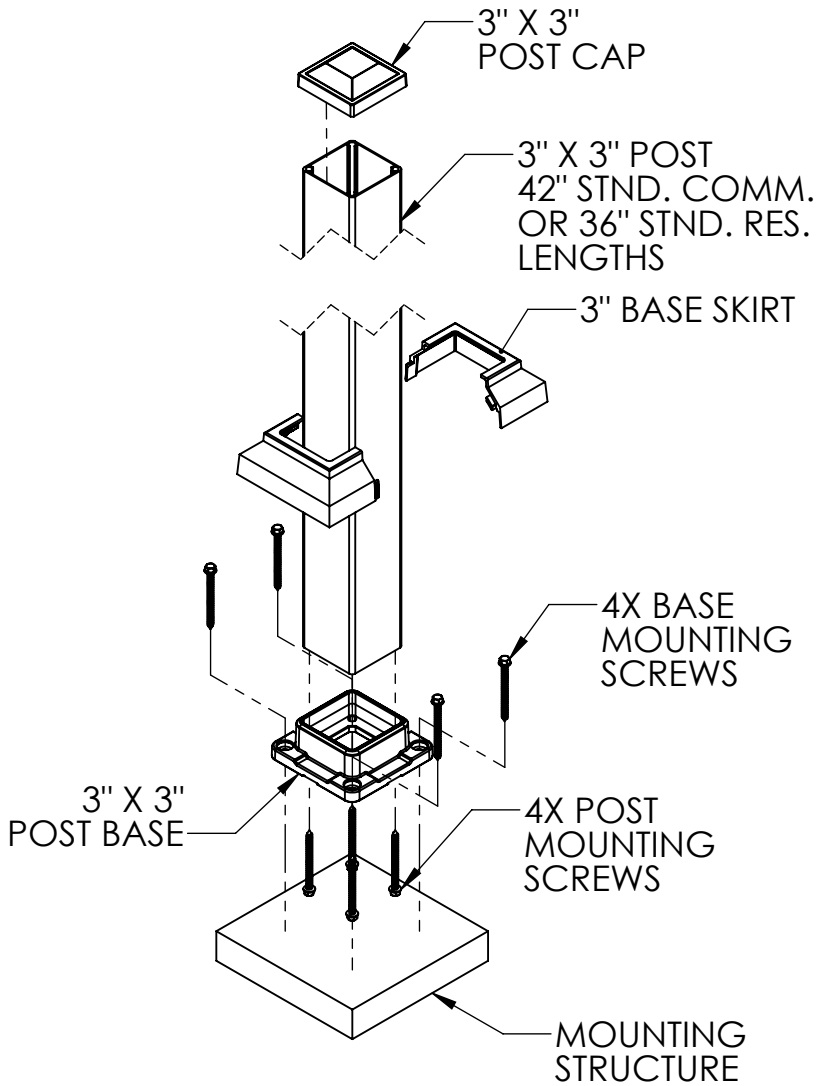

POST DETAIL