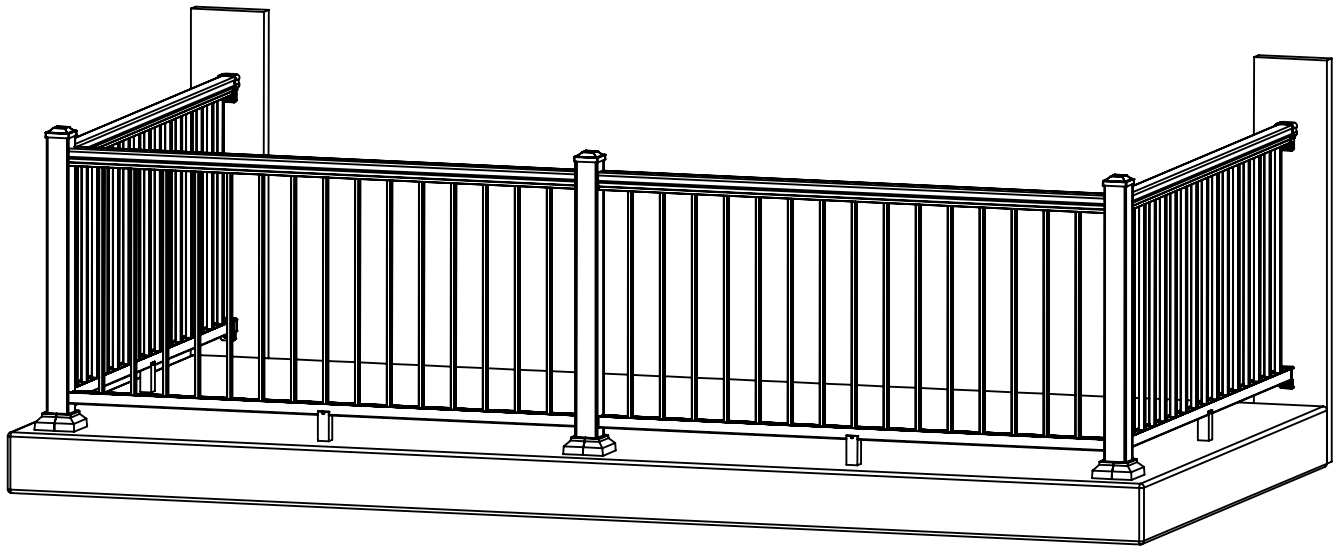

# STANDARD Baluster RAIL, 3" POSTS, WALL MOUNTED

## ISOMETRIC VIEW

POST BASE  
 (PART NUMBER VARIES  
 BY SIZE)

POST CAP  
 (PART NUMBER VARIES  
 BY SIZE)

RAIL  
 PANEL CLIP  
 CL09410

TOP RAIL  
 WALL MOUNT  
 (PART NUMBER VARIES  
 BY STYLE)

BOTTOM RAIL  
 WALL MOUNT  
 (PART NUMBER VARIES  
 BY STYLE)

RAIL PANEL  
 SUPPORT LEG  
 (PART NUMBER VARIES  
 BY STYLE)