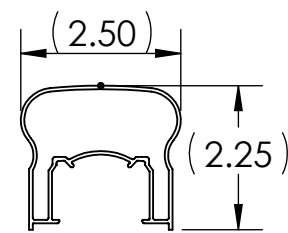

VICTORIAN
SERIES
VT393100

TOP RAIL PROFILE OPTIONS

PROPRIETARY AND CONFIDENTIAL

THE INFORMATION CONTAINED IN THIS DRAWING IS THE SOLE PROPERTY OF UltraLox.
ANY REPRODUCTION IN PART OR AS A WHOLE WITHOUT THE WRITTEN PERMISSION OF UltraLox IS NOT PERMITTED.