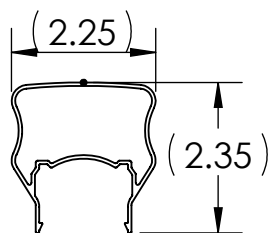

PART REFERENCE

COLONIAL
SERIES
CT293100