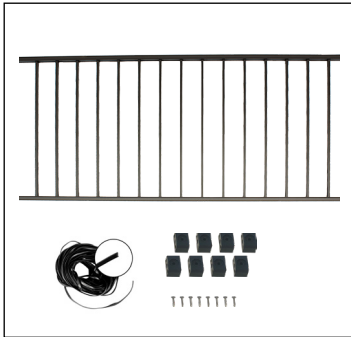

### SCREEN PORCH 6'X36" RAILING PANEL KIT

- 1 - 6'X36" SCREEN PORCH RAILING PANEL (ACTUAL SIZE 69.43")
- 8 - SCREEN PORCH LOCATING BLOCKS
- 4 - #8 X 1" TEK SCREWS
- .315" FLAT SCREEN SPLINE
- INSTALLATION INSTRUCTIONS

P/N SK068306  
(B=Black, W=White, Z=Bronze)

### SCREEN PORCH POST KIT

- 1 - TWO-PIECE SCREEN PORCH POST
- 4 - SCREEN PORCH LOCATING BLOCKS
- .315" FLAT SCREEN SPLINE
- INSTALLATION INSTRUCTIONS

8.5' KIT P/N SK042208  
12' KIT P/N SK042212  
(B=Black, W=White, Z=Bronze)

### SCREEN PORCH PERIMETER CHANNEL KIT

- 2 - SCREEN PORCH PERIMETER CHANNELS
- 8 - SCREEN PORCH LOCATING BLOCKS
- .315" FLAT SCREEN SPLINE
- INSTALLATION INSTRUCTIONS

8.5' KIT P/N SK002208  
12' KIT P/N SK002212  
(B=Black, W=White, Z=Bronze)