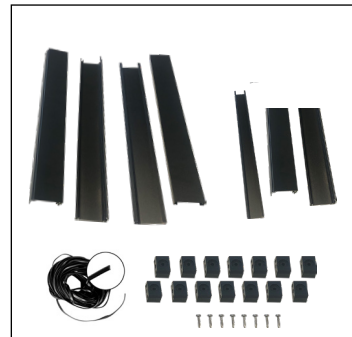

### SCREEN PORCH POST KIT

- 1 - TWO-PIECE SCREEN PORCH POST
- 4 - SCREEN PORCH LOCATING BLOCKS
- .315" FLAT SCREEN SPLINE
- INSTALLATION INSTRUCTIONS

8.5' KIT P/N SK042208  
12' KIT P/N SK042212  
(B=Black, W=White, Z=Bronze)

### SCREEN PORCH PERIMETER CHANNEL KIT

- 2 - SCREEN PORCH PERIMETER CHANNELS
- 8 - SCREEN PORCH LOCATING BLOCKS
- .315" FLAT SCREEN SPLINE
- INSTALLATION INSTRUCTIONS

8.5' KIT P/N SK002208  
12' KIT P/N SK002212  
(B=Black, W=White, Z=Bronze)